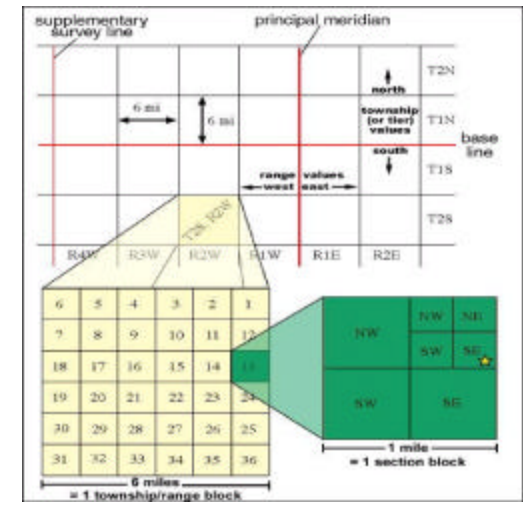

LINCOLN COUNTY

FRONTIER COUNTY

BASIN BOUNDARY

MORATORIUM ON GROUNDWATER WELL DEVELOPMENT  
APPENDIX D