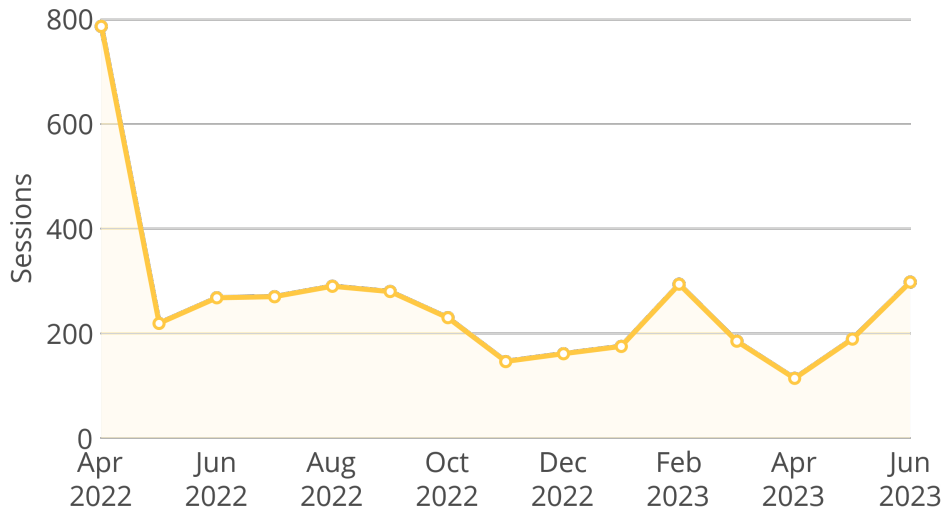

July 13, 2023

Natural Resources

Owner Nebraska OpEx Dashboard User

Controls
& Filters Period Begins is between June 1, 2021 and June 1, 2023

Average Processing Time for New Surface Water Applications

Percent of Dam Applications Approved Within 90 Days

Percent of Dam Inspections Completed By Year

Dam inspection season started in March.

NeRAIN Monthly Sessions

DSS Landing Page Visits

Floodplain Interactive

Lower Platte Drought Visits

Wells MapIt Visits

Natural Resources