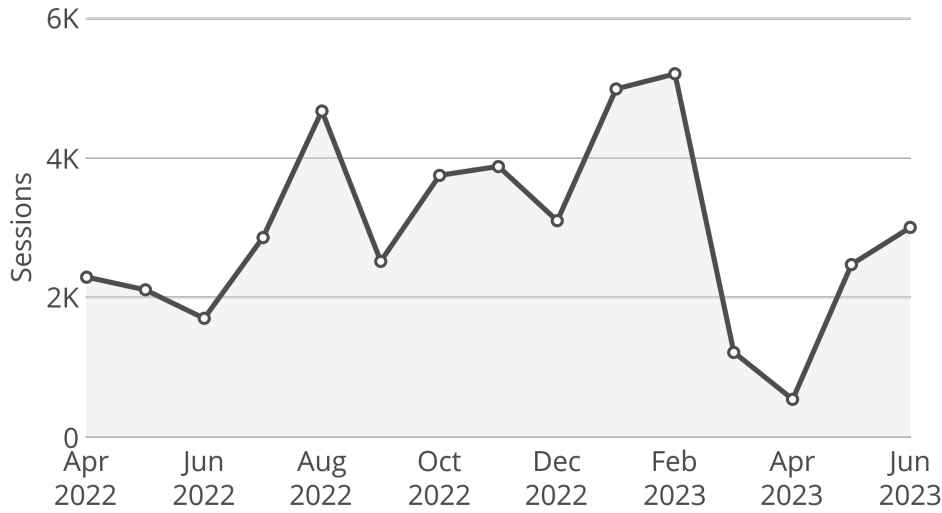

July 13, 2023

Natural Resources

Owner Nebraska OpEx Dashboard User

Controls
& Filters Period Begins is between June 1, 2021 and June 1, 2023

Average Processing Time for New Surface Water Applications

Percent of Dam Applications Approved Within 90 Days

Percent of Dam Inspections Completed By Year

Dam inspection season started in March.

NeRAIN Monthly Sessions

DSS Landing Page Visits

Floodplain Interactive

Lower Platte Drought Visits

Wells MapIt Visits

Natural Resources