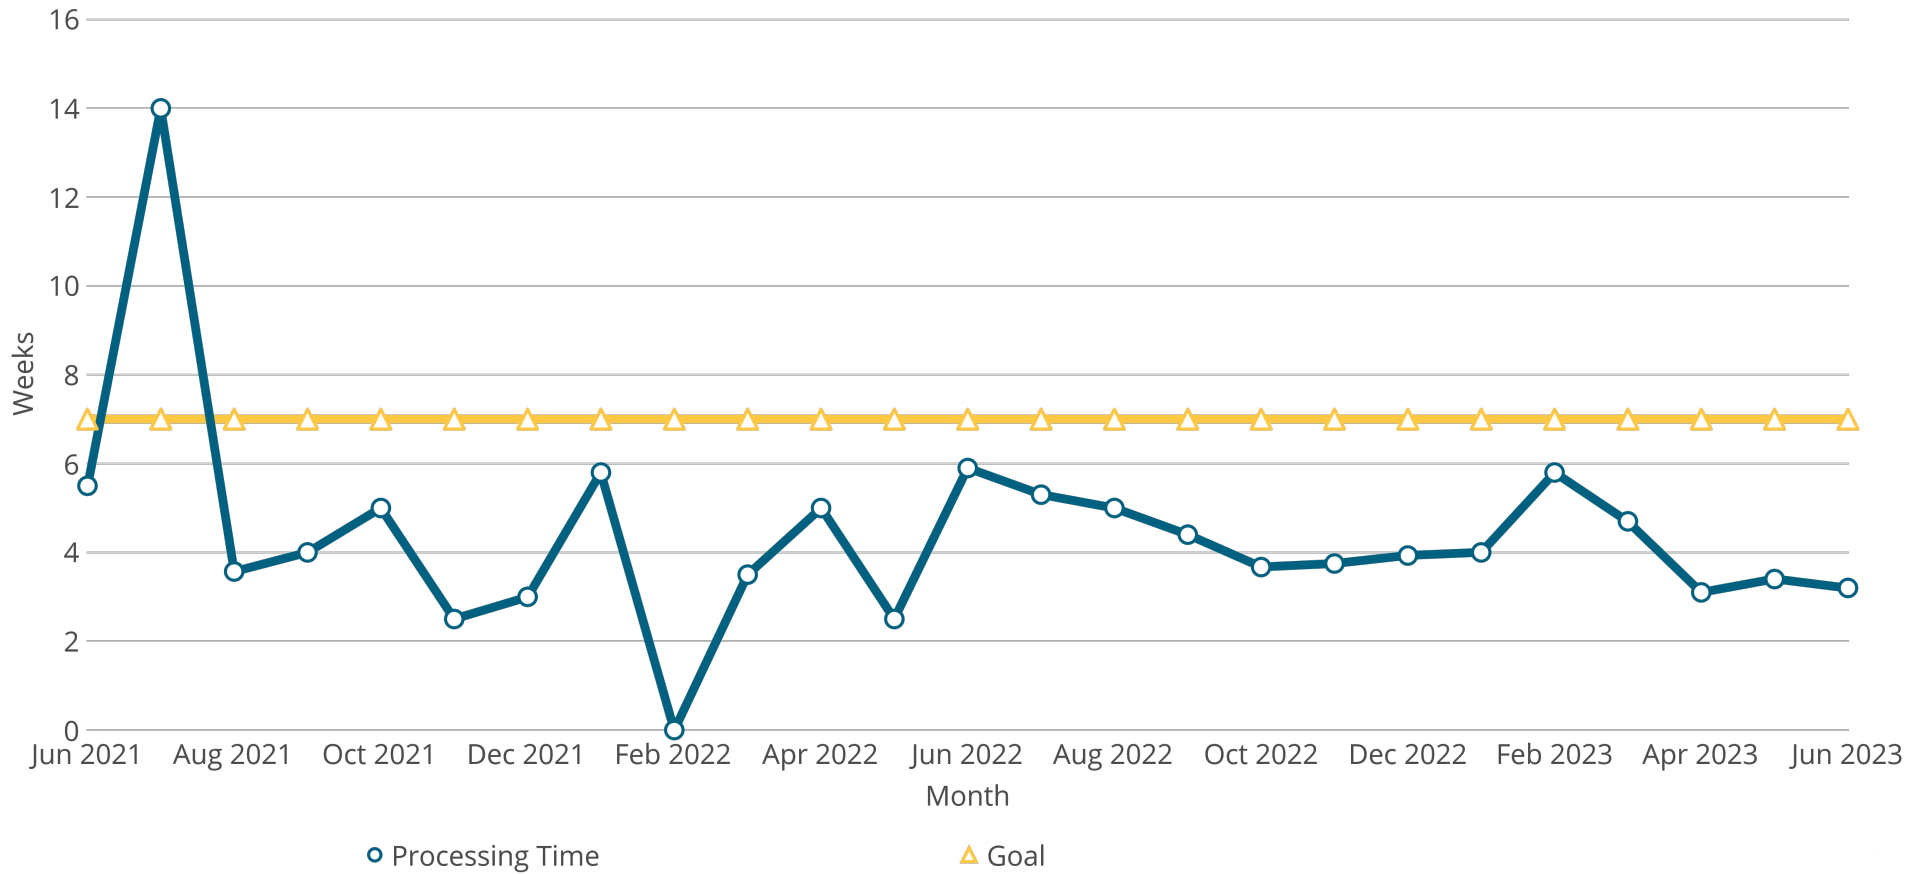

July 13, 2023

Natural Resources

Owner Nebraska OpEx Dashboard User

Controls
& Filters Period Begins is between June 1, 2021 and June 1, 2023

Average Processing Time for New Surface Water Applications

Percent of Dam Applications Approved Within 90 Days

Percent of Dam Inspections Completed By Year

Dam inspection season started in March.

NeRAIN Monthly Sessions

DSS Landing Page Visits

Floodplain Interactive

Lower Platte Drought Visits

Wells MapIt Visits

Natural Resources