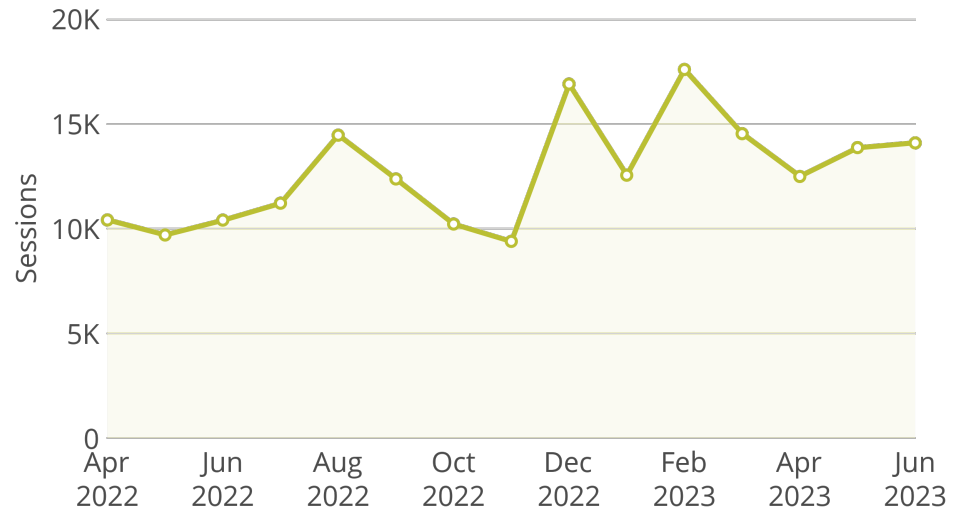

July 13, 2023

Natural Resources

Owner Nebraska OpEx Dashboard User

Controls
& Filters Period Begins is between June 1, 2021 and June 1, 2023

Average Processing Time for New Surface Water Applications

Percent of Dam Applications Approved Within 90 Days

Percent of Dam Inspections Completed By Year

Dam inspection season started in March.

NeRAIN Monthly Sessions

DSS Landing Page Visits

Floodplain Interactive

Lower Platte Drought Visits

Wells MapIt Visits

Natural Resources