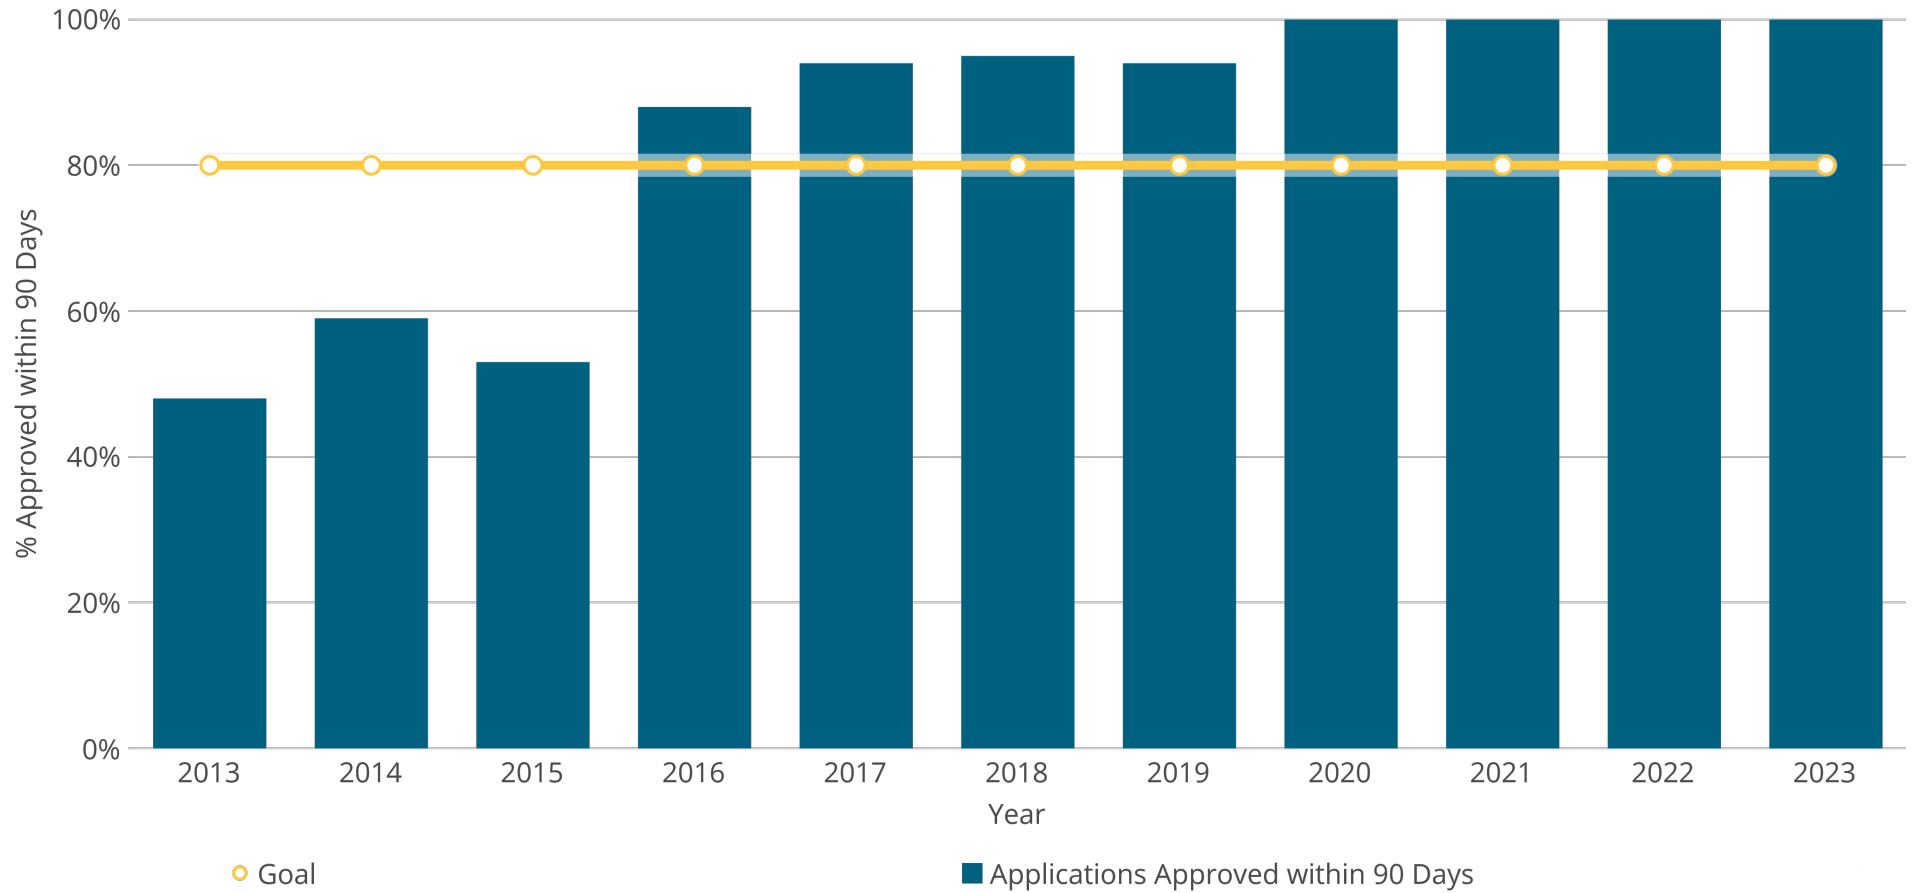

July 13, 2023

Natural Resources

Owner Nebraska OpEx Dashboard User

Controls
& Filters Period Begins is between June 1, 2021 and June 1, 2023

Average Processing Time for New Surface Water Applications

Percent of Dam Applications Approved Within 90 Days

Percent of Dam Inspections Completed By Year

Dam inspection season started in March.

NeRAIN Monthly Sessions

DSS Landing Page Visits

Floodplain Interactive

Lower Platte Drought Visits

Wells MapIt Visits

Natural Resources