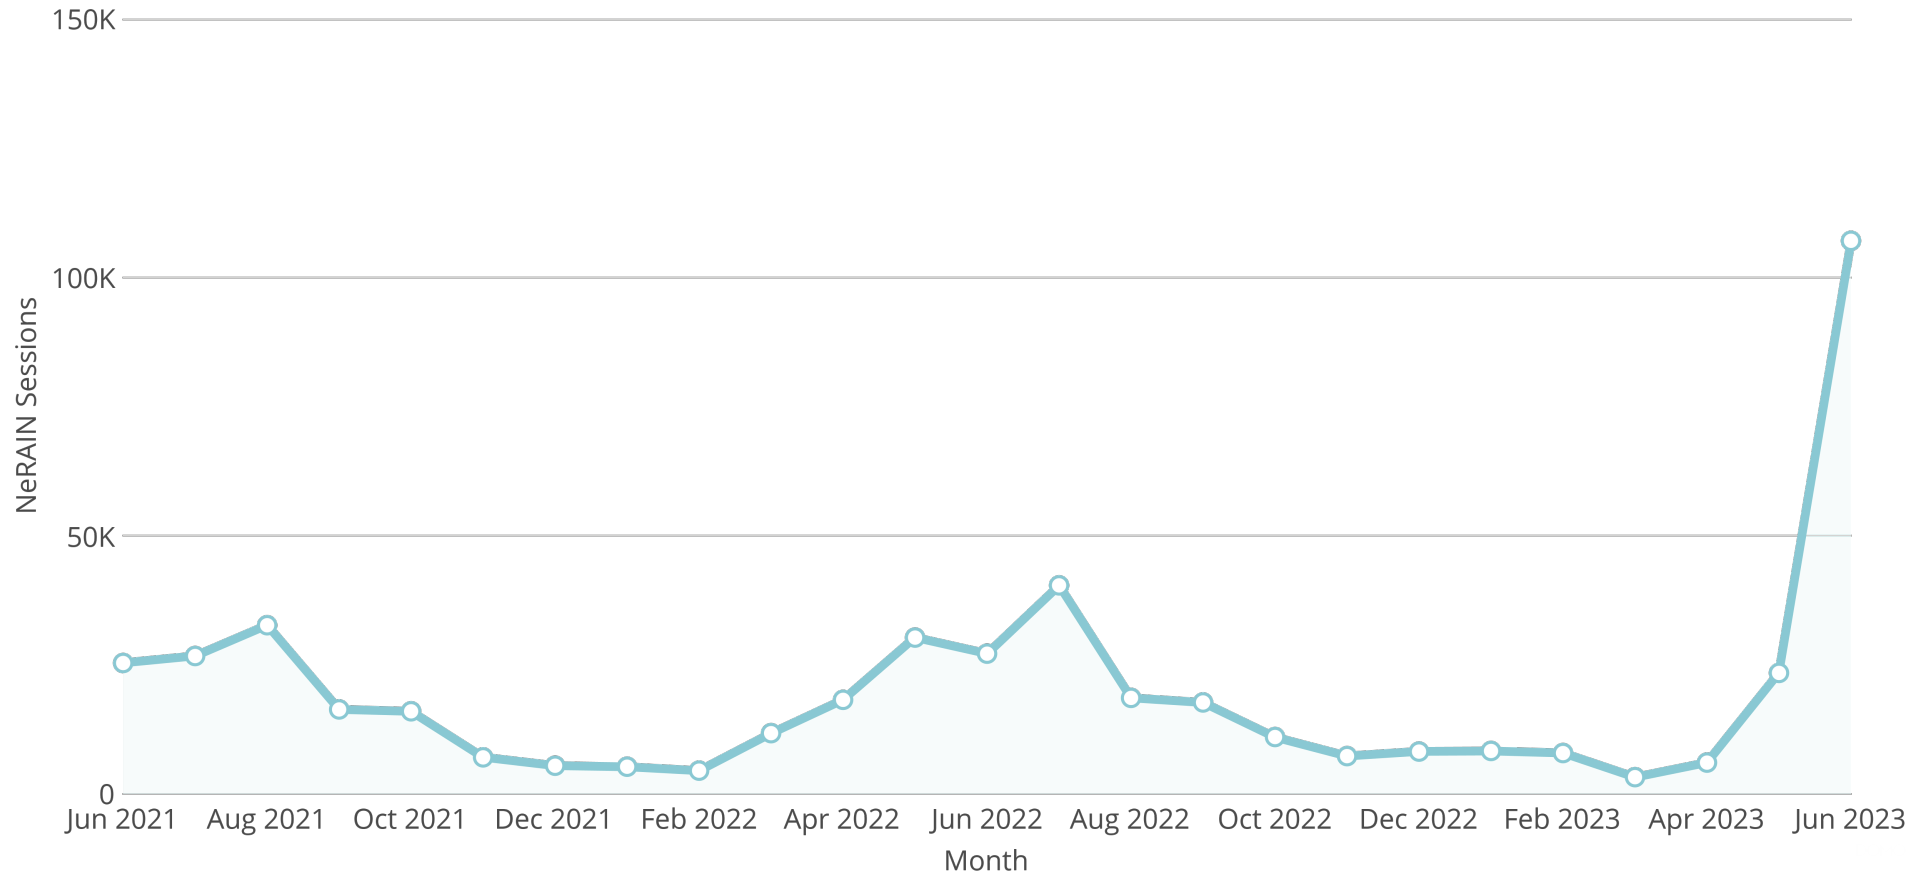

July 13, 2023

Natural Resources

Owner Nebraska OpEx Dashboard User

Controls
& Filters Period Begins is between June 1, 2021 and June 1, 2023

Average Processing Time for New Surface Water Applications

Percent of Dam Applications Approved Within 90 Days

Percent of Dam Inspections Completed By Year

Dam inspection season started in March.

NeRAIN Monthly Sessions

DSS Landing Page Visits

Floodplain Interactive

Lower Platte Drought Visits

Wells MapIt Visits

Natural Resources