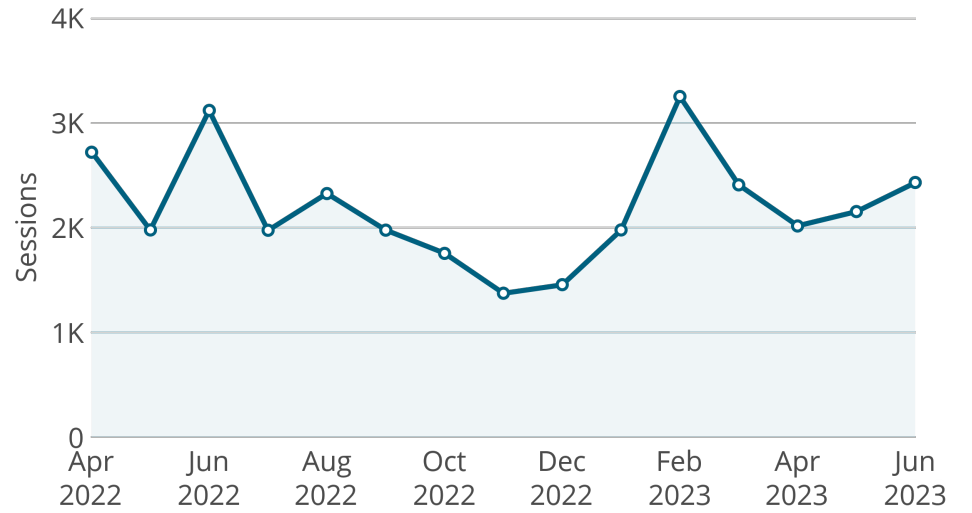

July 13, 2023

Natural Resources

Owner Nebraska OpEx Dashboard User

Controls
& Filters Period Begins is between June 1, 2021 and June 1, 2023

Average Processing Time for New Surface Water Applications

Percent of Dam Applications Approved Within 90 Days

Percent of Dam Inspections Completed By Year

Dam inspection season started in March.

NeRAIN Monthly Sessions

DSS Landing Page Visits

Floodplain Interactive

Lower Platte Drought Visits

Wells MapIt Visits

Natural Resources