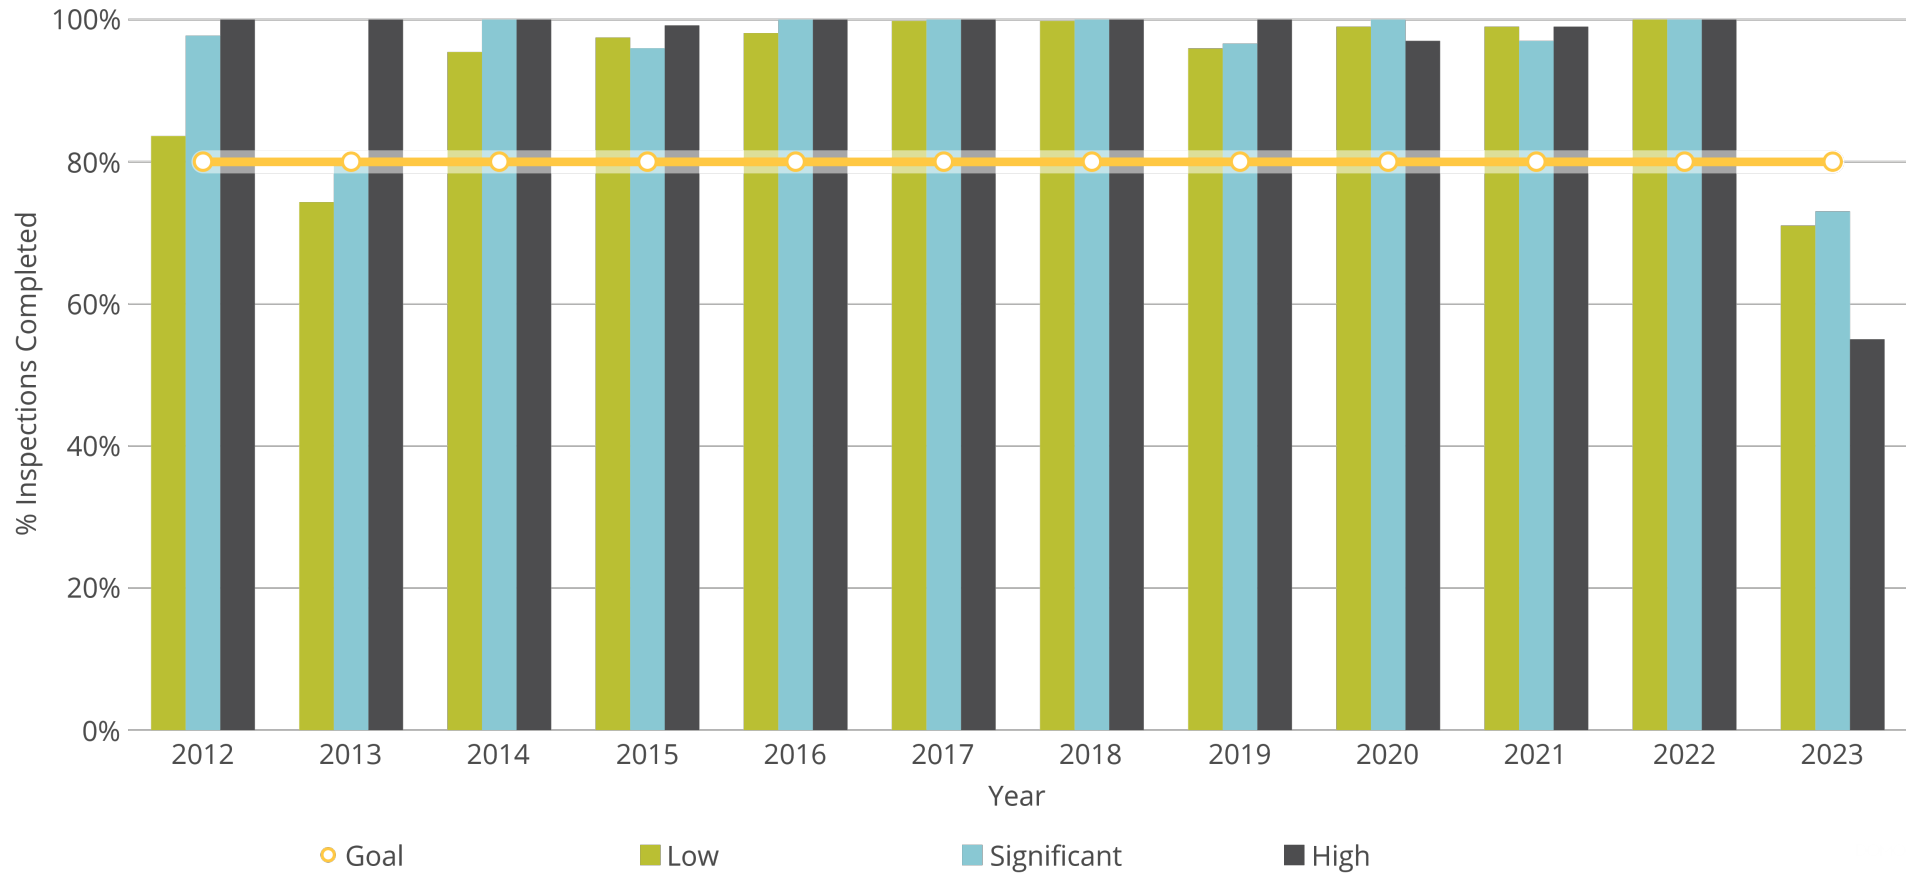

July 13, 2023

Natural Resources

Owner Nebraska OpEx Dashboard User

Controls
& Filters Period Begins is between June 1, 2021 and June 1, 2023

Average Processing Time for New Surface Water Applications

Percent of Dam Applications Approved Within 90 Days

Percent of Dam Inspections Completed By Year

Dam inspection season started in March.

NeRAIN Monthly Sessions

DSS Landing Page Visits

Floodplain Interactive

Lower Platte Drought Visits

Wells MapIt Visits

Natural Resources