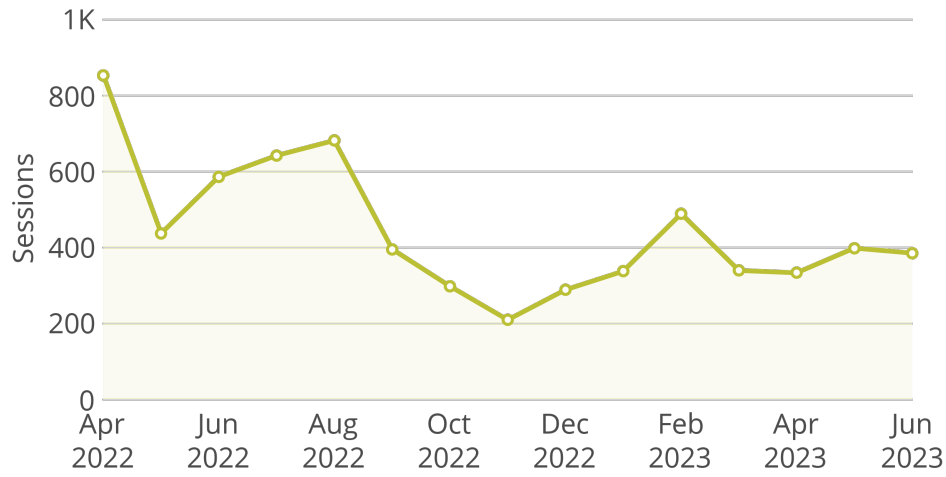

Natural Resources

DS Interactive